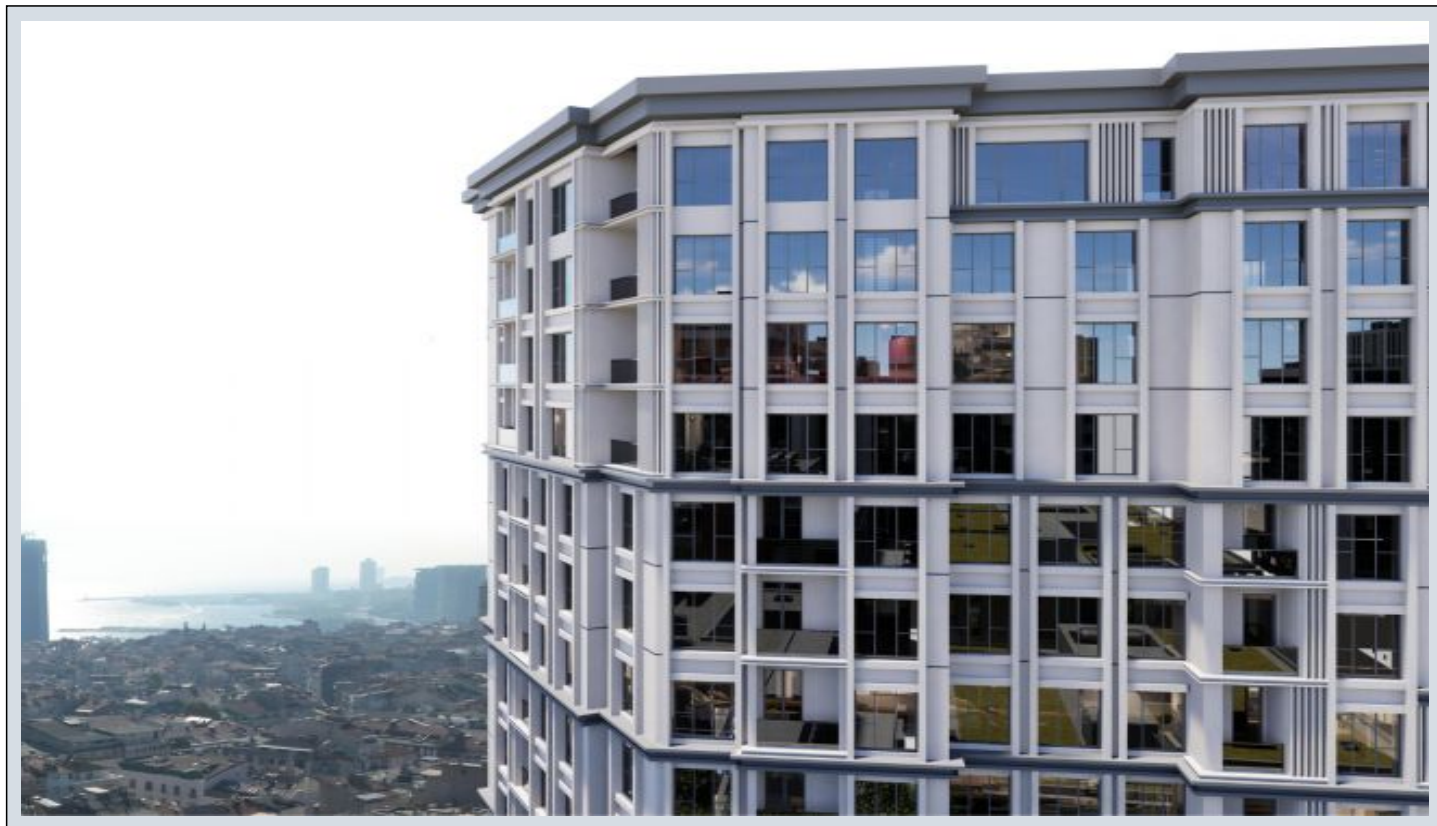

MIEL Zeytinkule - 3+1 Istanbul / Zeytinburnu

For Sale - Apartment 624,932 \$ | 141 m2 Istanbul / Zeytinburnu

Rooms : 3
Saloons : 1
Baths : 2
Type of Property : Apartment Flat
Property Condition : Brand New
Usage Status : Empty
Heating : Central Heating (Heat Share Meter)