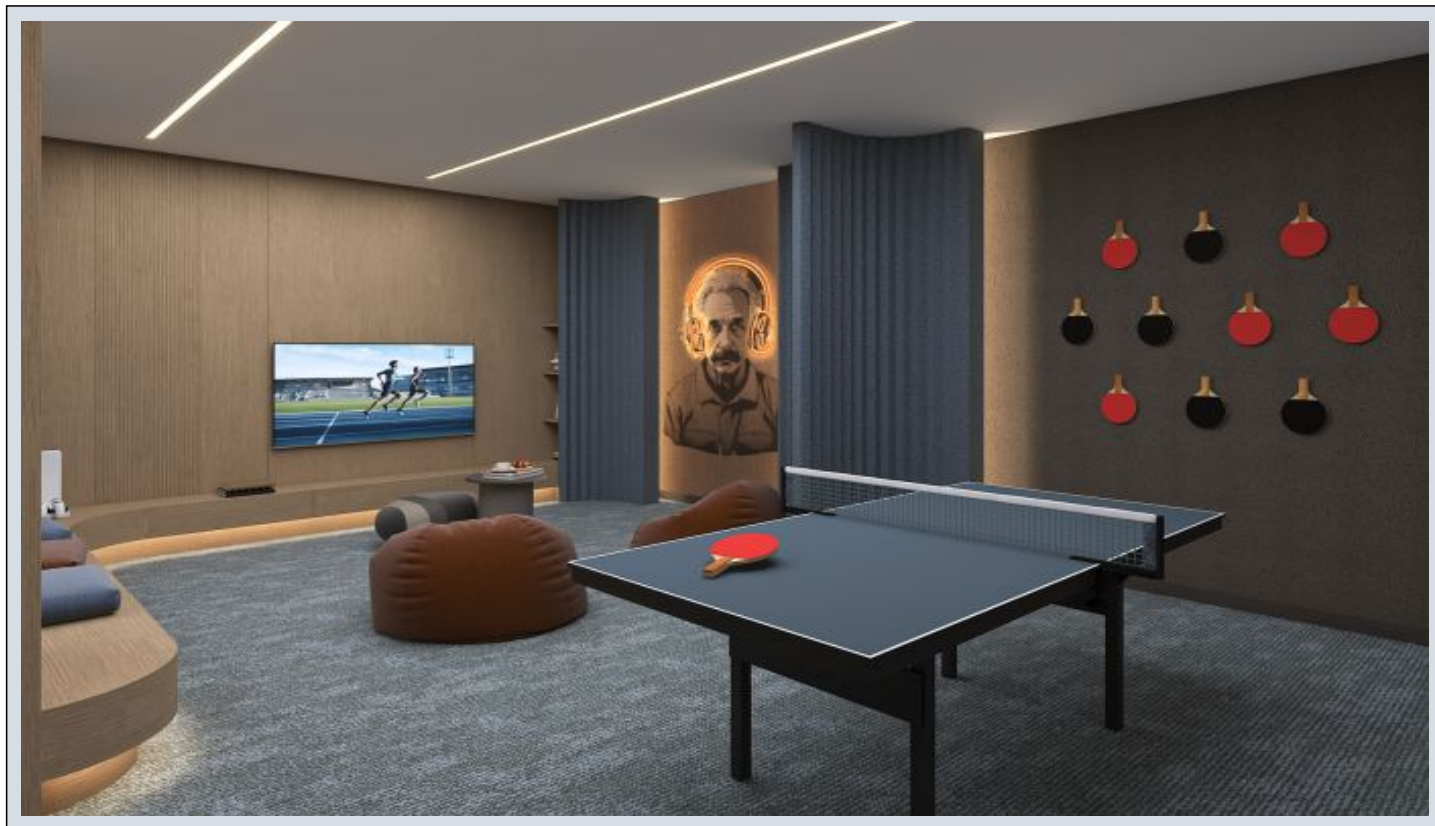

## Next Level Kemer - 2.5+1 Istanbul / Eyüp

For Sale - Apartment 35,454,000 TL | 140 m2 Istanbul / Eyüp