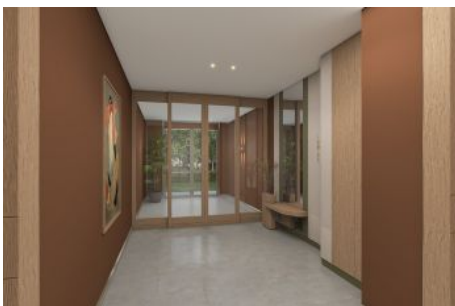

Номер обявления: f-494589-1253