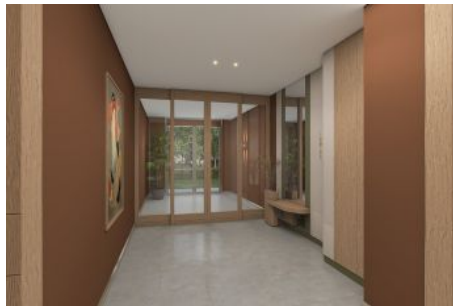

Номер объявления:f-494589-1253