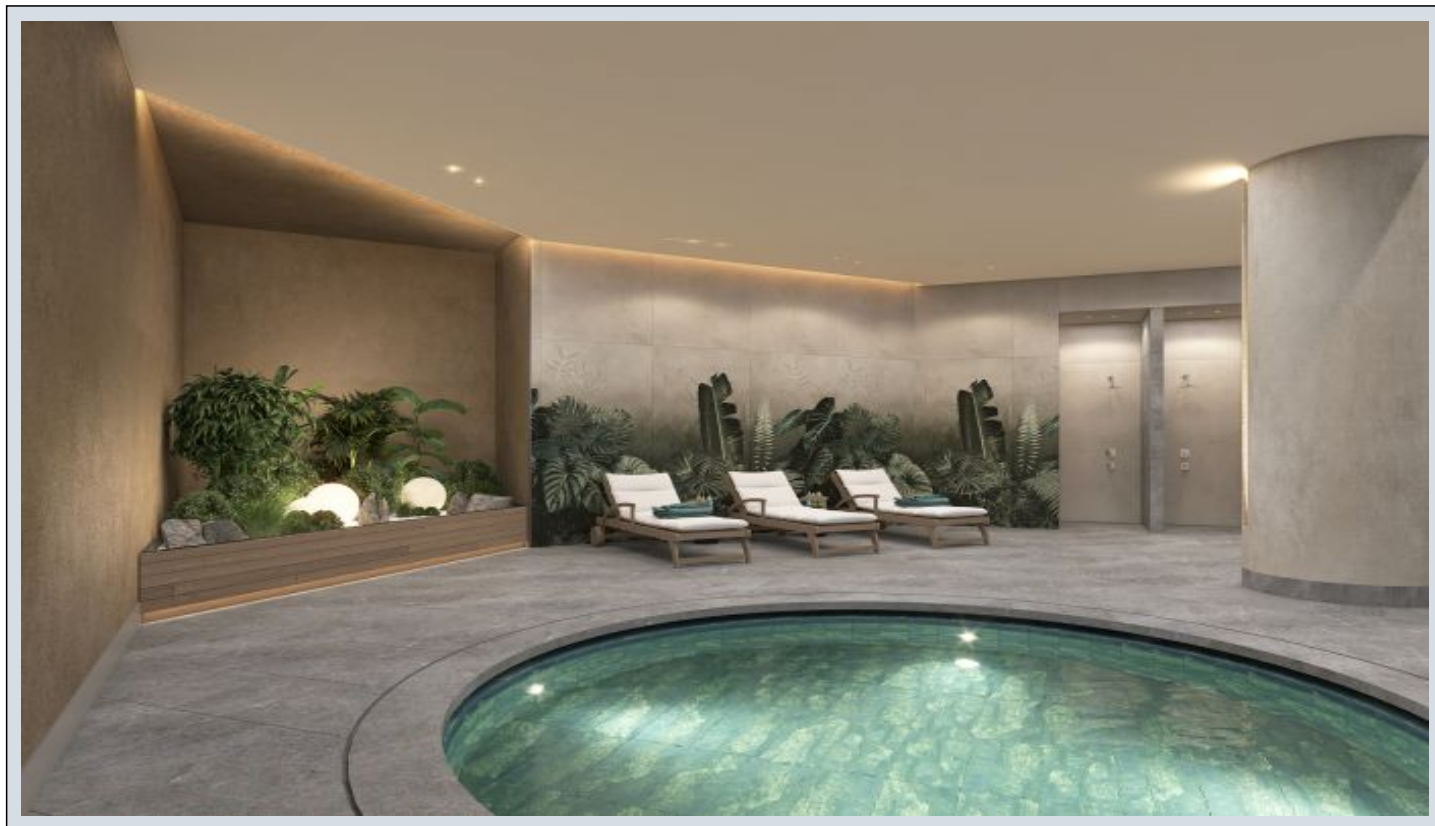

Next Level Kemer - 4.5+1 Istanbul / Eyüp

For Sale - Apartment 58,595,000 TL | 229 m2 Istanbul / Eyüp

Rooms : 4

Saloons : 2

Baths : 3

Type of Property : Apartment Flat

Property Condition : Brand New

Usage Status : Empty