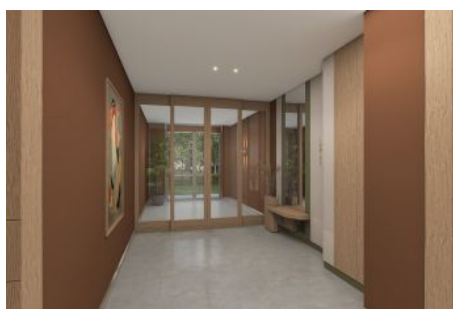

Номер объявления:f-494589-1253