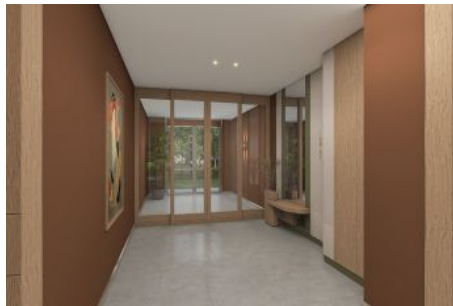

Номер объявления:f-494589-1251