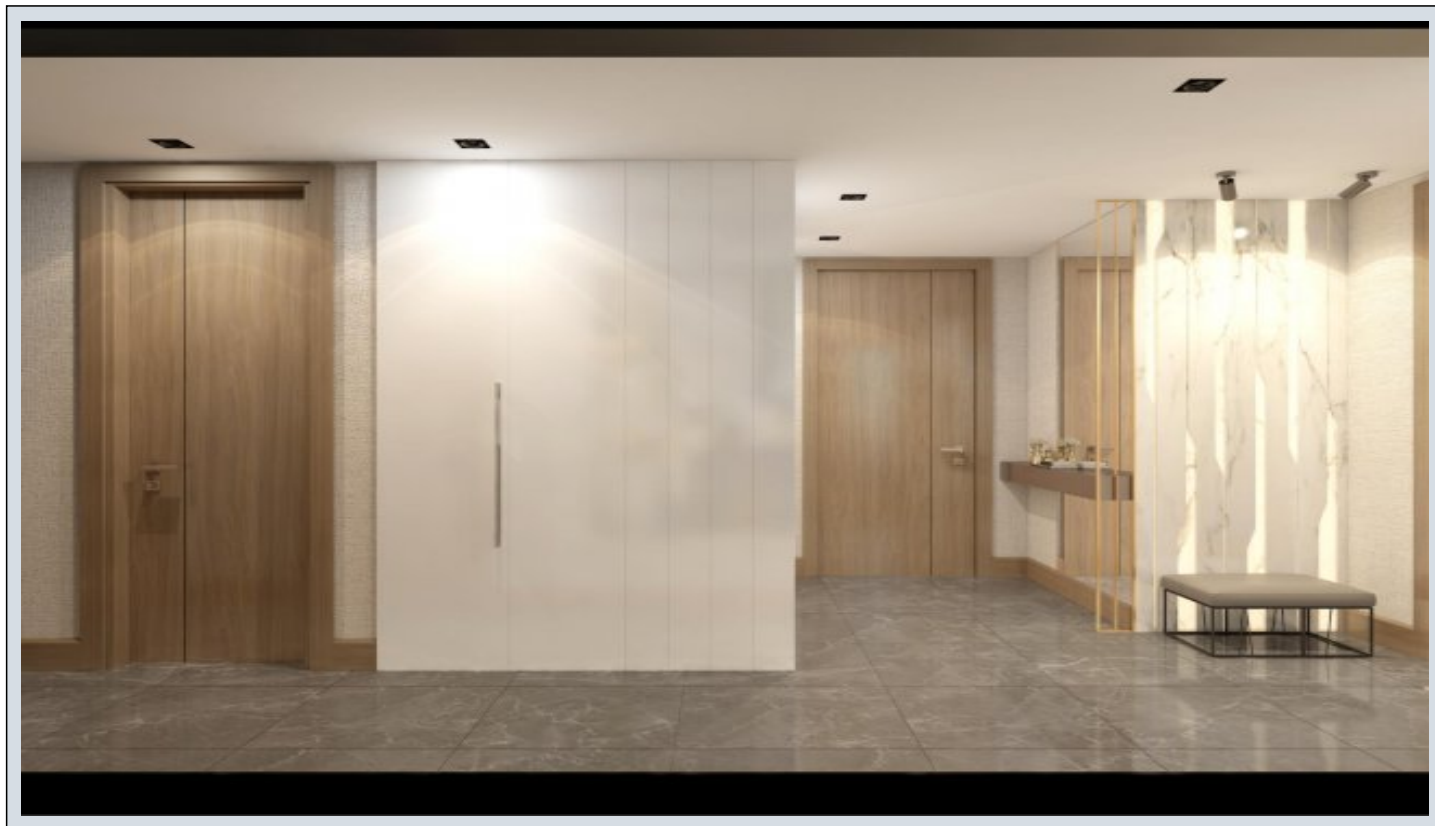

Self Istanbul - 4+1 Istanbul / Beylikdüzü

For Sale - Apartment 380,000 \$ | 222 m2 Istanbul / Beylikdüzü

Rooms : 4
Saloons : 1
Baths : 2
Type of Property : Apartment Flat
Property Condition : Brand New
Usage Status : Empty
Heating : Central Heating (Heat Share Meter)