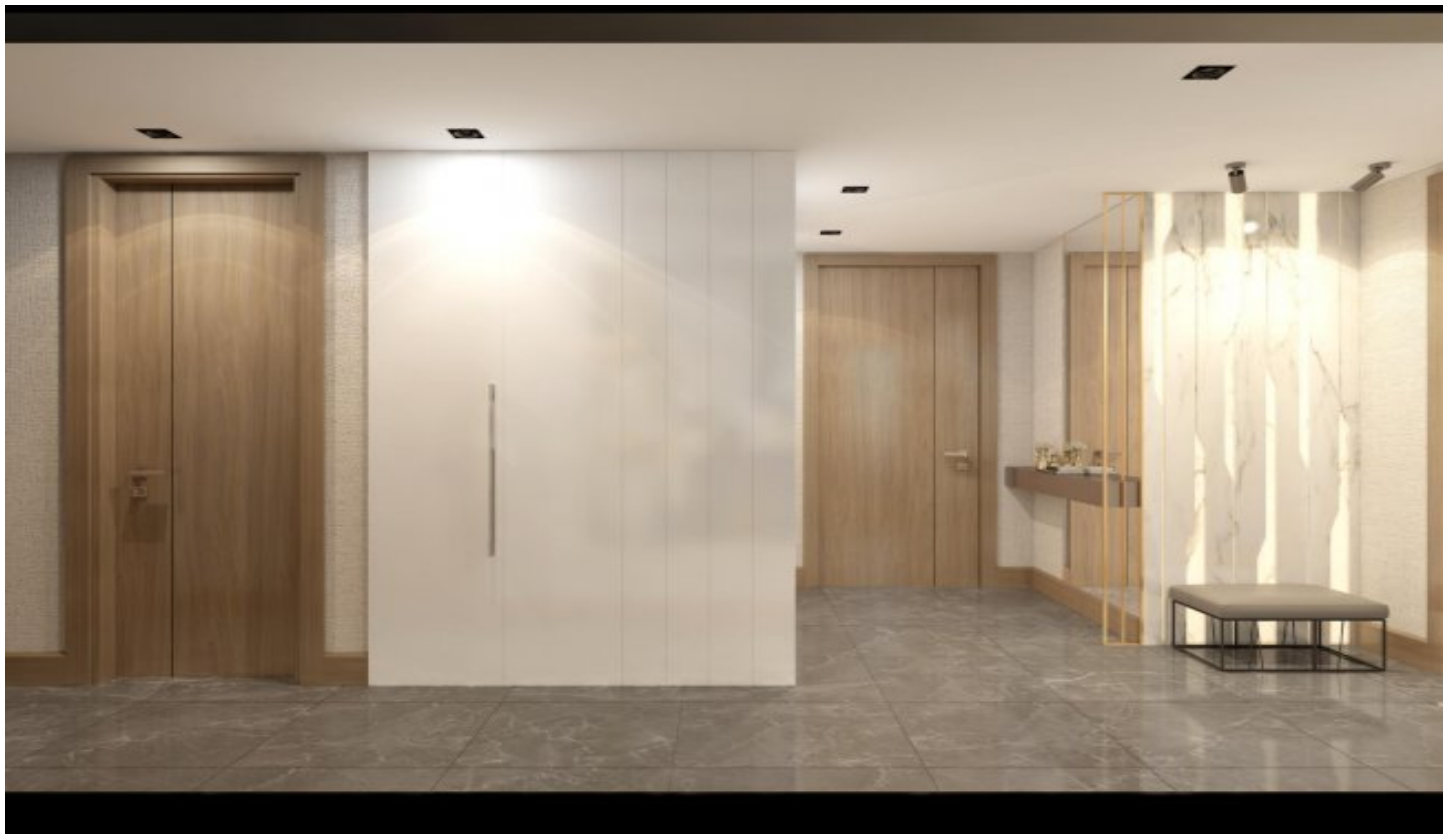

Номер объявления: f-494589-1249