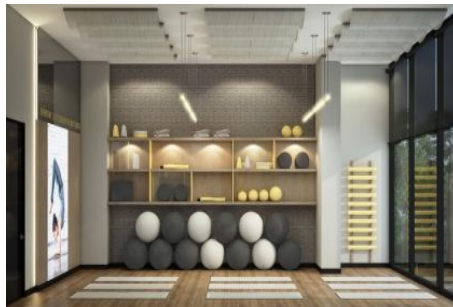

Номер объявления: f-494589-1249