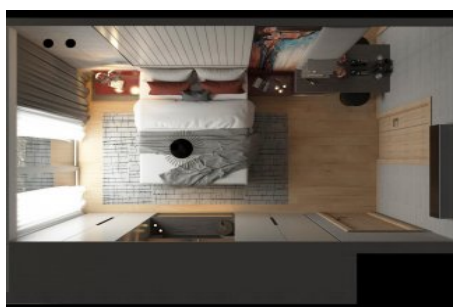

Номер обявления:f-494589-1249