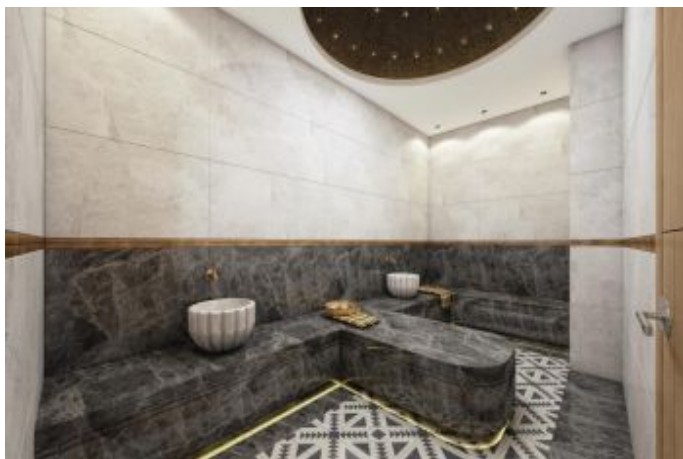

Номер обявления:f-494589-1248