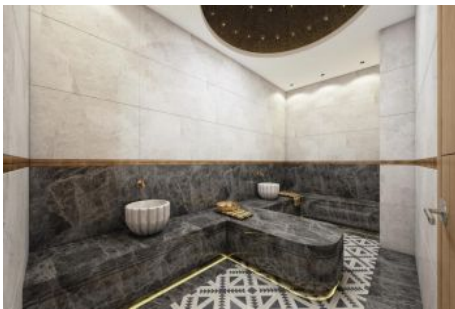

Номер обявления:f-494589-1248