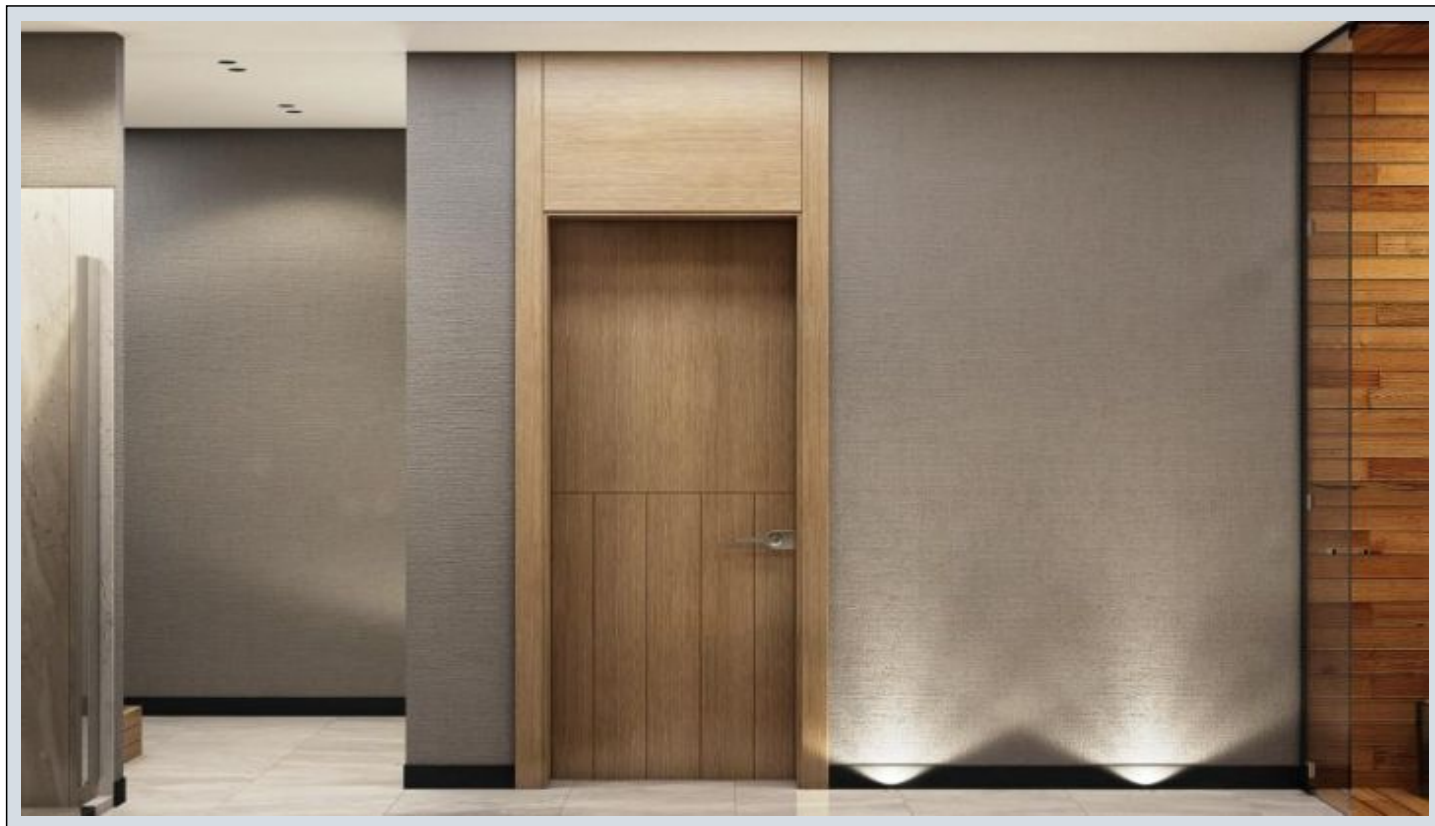

Self Istanbul - 2+1 Istanbul / Beylikdüzü

For Sale - Apartment 180,000 \$ | 102 m2 Istanbul / Beylikdüzü

Rooms : 2
Saloons : 1
Baths : 2
Type of Property : Apartment Flat
Property Condition : Brand New
Usage Status : Empty
Heating : Central Heating (Heat Share Meter)