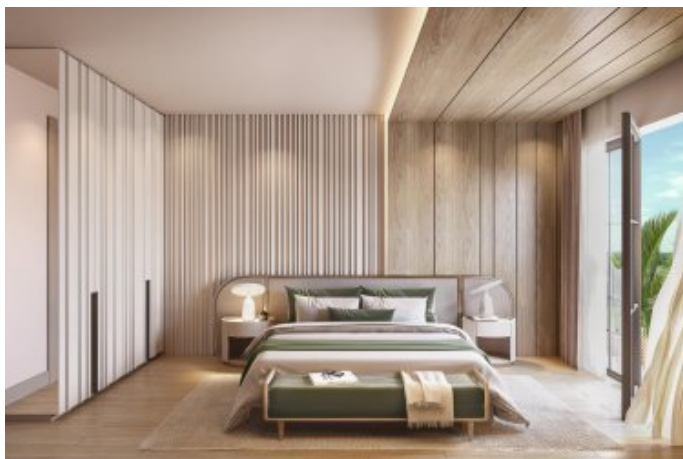

Номер объявления: f-494589-1136