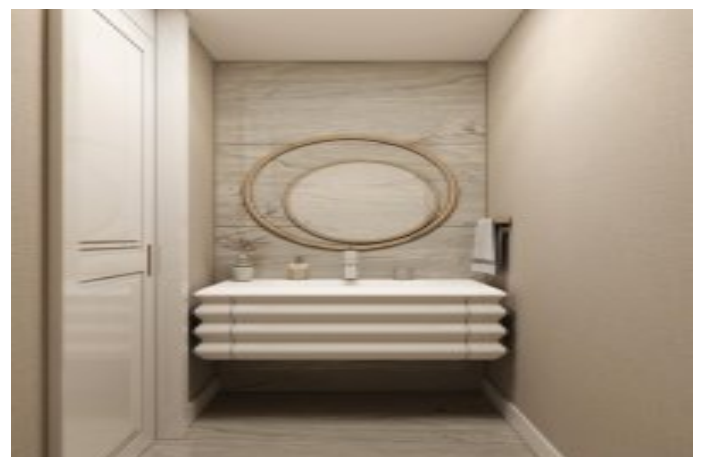

Номер объявления: f-494589-1136