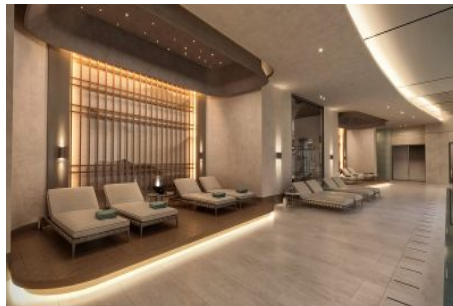

Номер объявления: f-494589-994