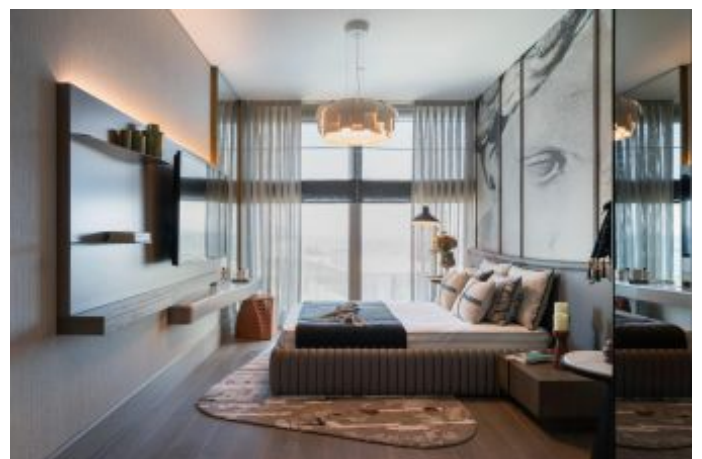

Номер объявления:f-494589-983