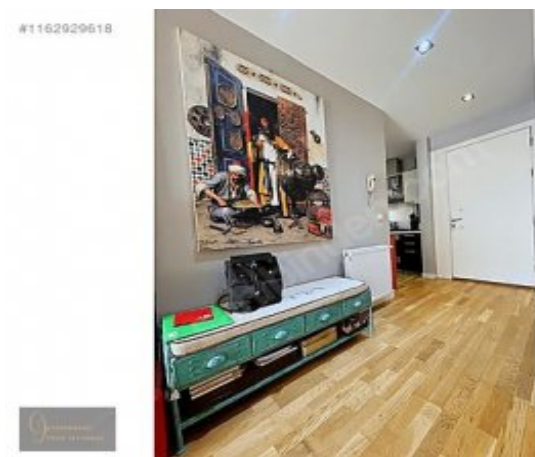

Номер объявления:f-752574-454 Порядковый номер:561223