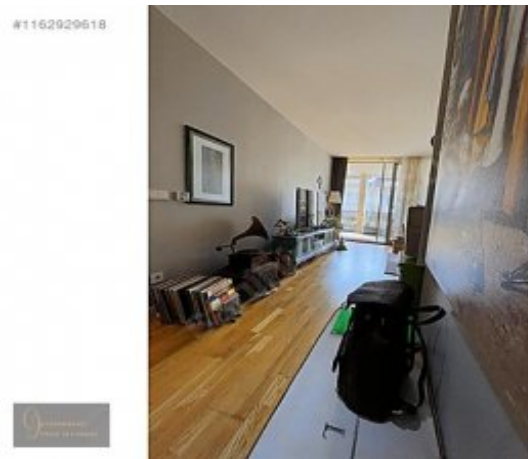

Номер объявления:f-752574-454 Порядковый номер:561223