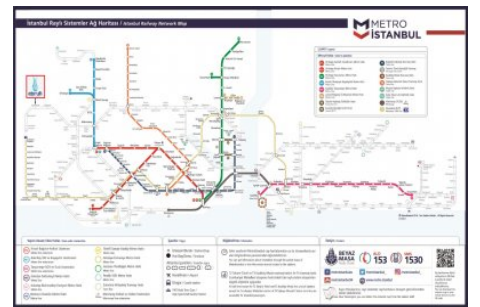

Номер объявления:f-494589-953