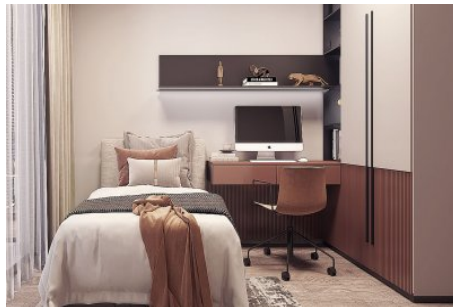

Номер объявления:f-494589-947