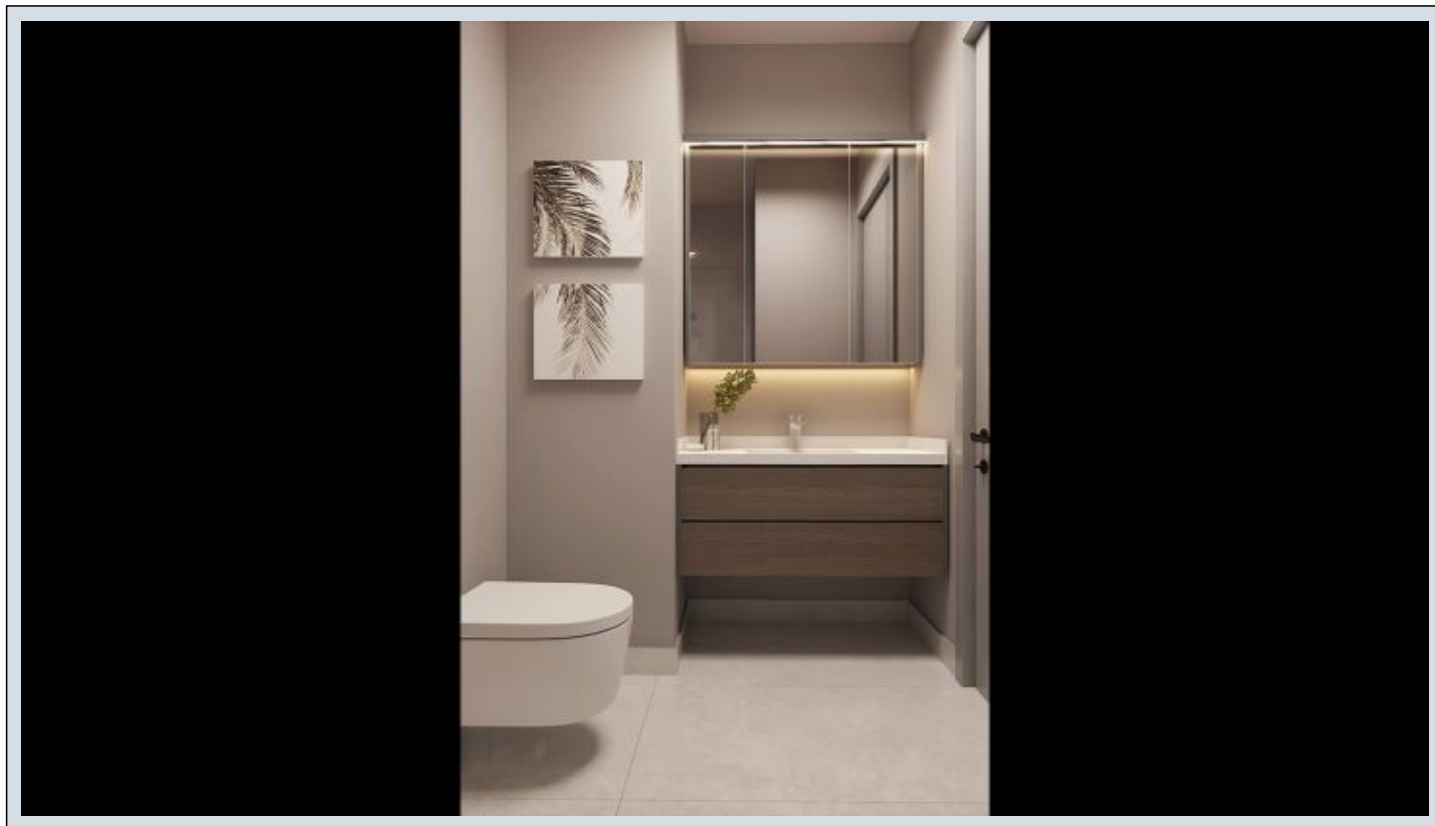

LUNA DRAGOS - 1+1 APARTMENT / RESIDENCE Istanbul / Maltepe

For Sale - Apartment 263,000 \$ | 56 m2 Istanbul / Maltepe

Rooms : 1
Saloons : 1
Baths : 1
Type of Property : Apartment Flat
Property Condition : Brand New
Usage Status : Empty
Property Direction : South
East
West
North