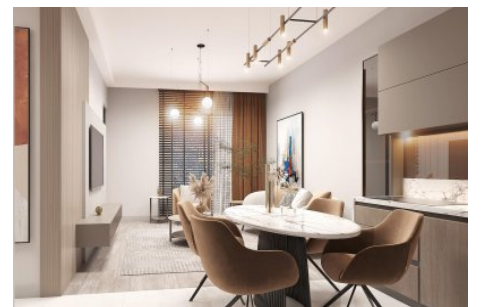

Номер объявления:f-494589-947