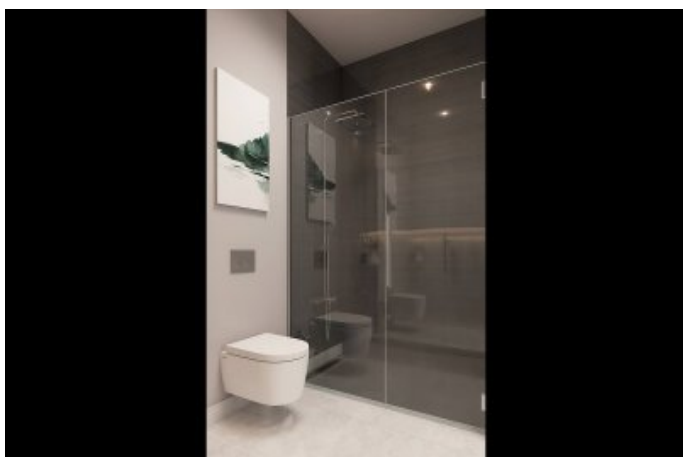

Номер объявления: f-494589-947