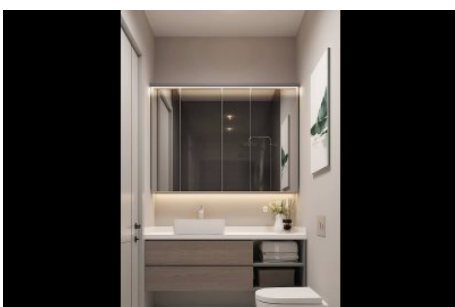

Номер объявления:f-494589-947