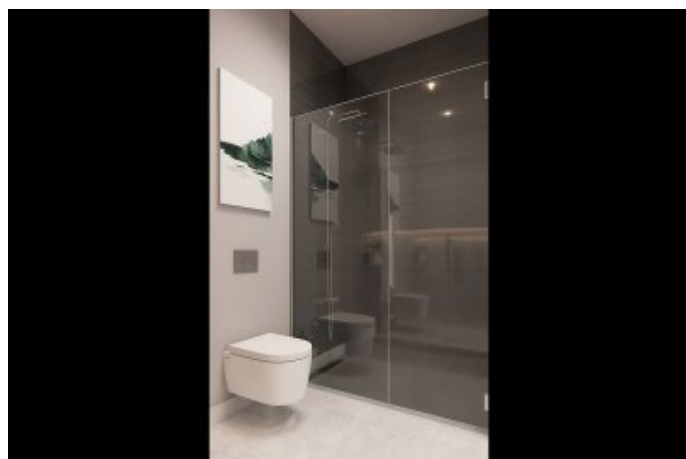

Номер объявления: f-494589-947