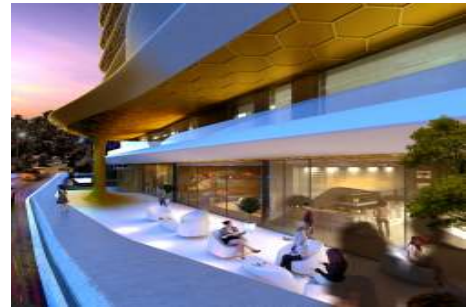

Номер объявления:f-494589-917