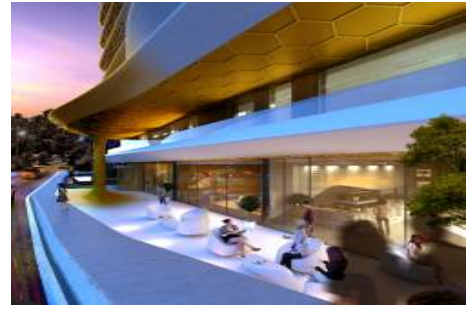

Номер объявления:f-494589-917