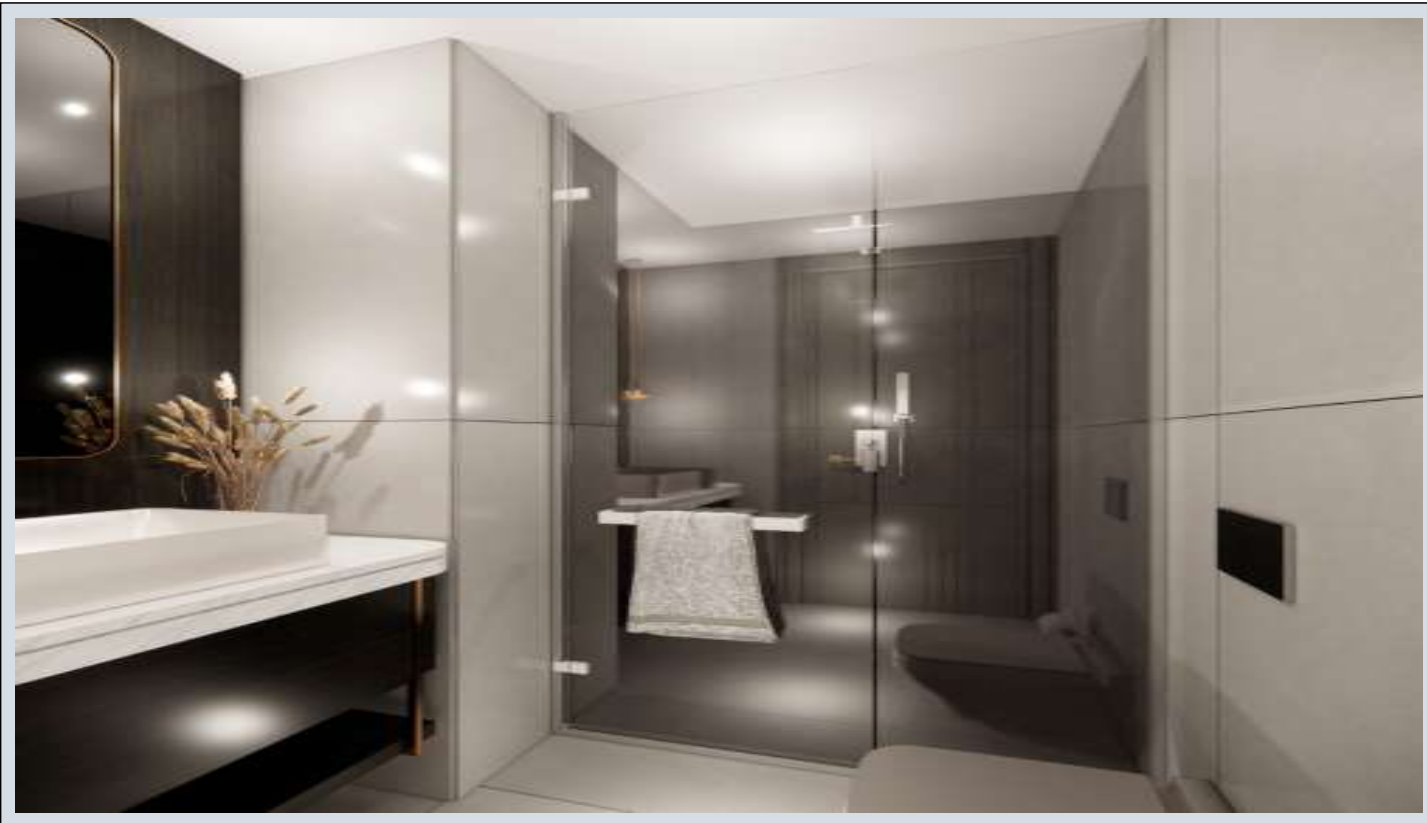

MANSION BAŞAKŞEHİR - 2+1 APARTMENT / RESİDANCE Istanbul / Başakşehir

For Sale - Apartment 318,783 \$ | 94 m2 Istanbul / Başakşehir

Rooms : 2
Saloons : 1
Baths : 2
Type of Property : Apartment Flat
Property Condition : Brand New
Usage Status : Empty
Heating : Central Heating
Heating Type : Natural Gas
Which Floor : Basement
Property Direction : East
West
North
South