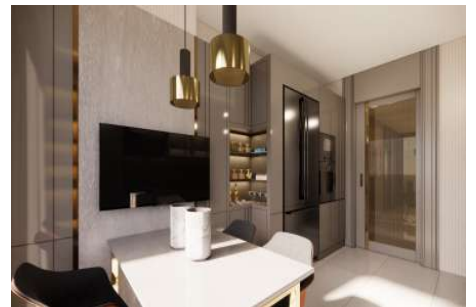

Номер объявления: f-494589-915