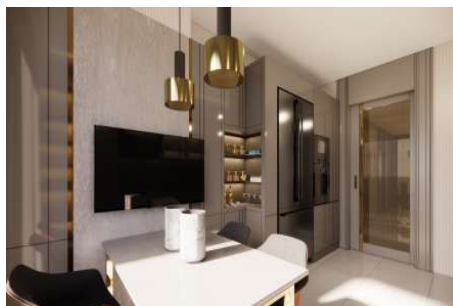

Номер объявления:f-494589-915