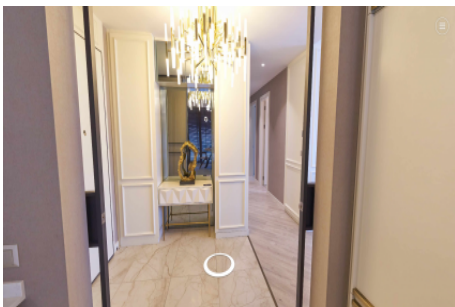

Номер объявления: f-494589-910

Номер объявления: f-494589-910

1+1 C1

74,68 m² DETAY

1	Antre	4,70 m²
2	Salon + Mutfak	25,71 m²
3	Yatak Odası	11,37 m²
4	Banyo	3,73 m²
5	Balkon 1	1,77 m²
6	Balkon 2	2,85 m²

Net m²	50,13 m²
Brüt m²	72,36 - 74,68 m²