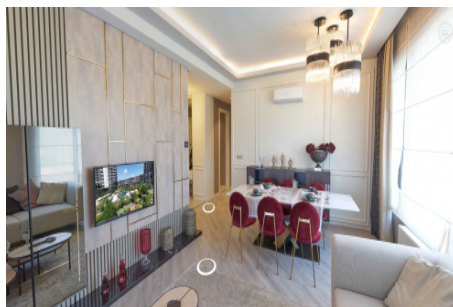

Номер объявления: f-494589-910

Номер объявления: f-494589-910

1+1 C1

74,68 m² DETAY

1	Antre	4,70 m²
2	Salon + Mutfak	25,71 m²
3	Yatak Odası	11,37 m²
4	Banyo	3,73 m²
5	Balkon 1	1,77 m²
6	Balkon 2	2,85 m²

Net m²	50,13 m²
Brüt m²	72,36 - 74,68 m²