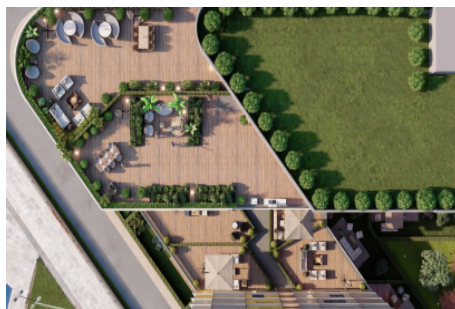

Номер обявления:f-494589-908