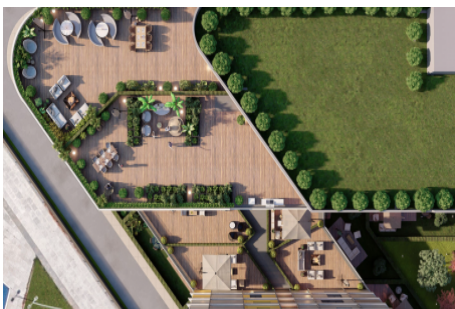

Номер обявления:f-494589-908