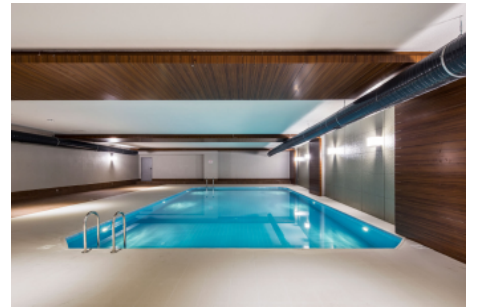

Номер обявления: f-494589-907