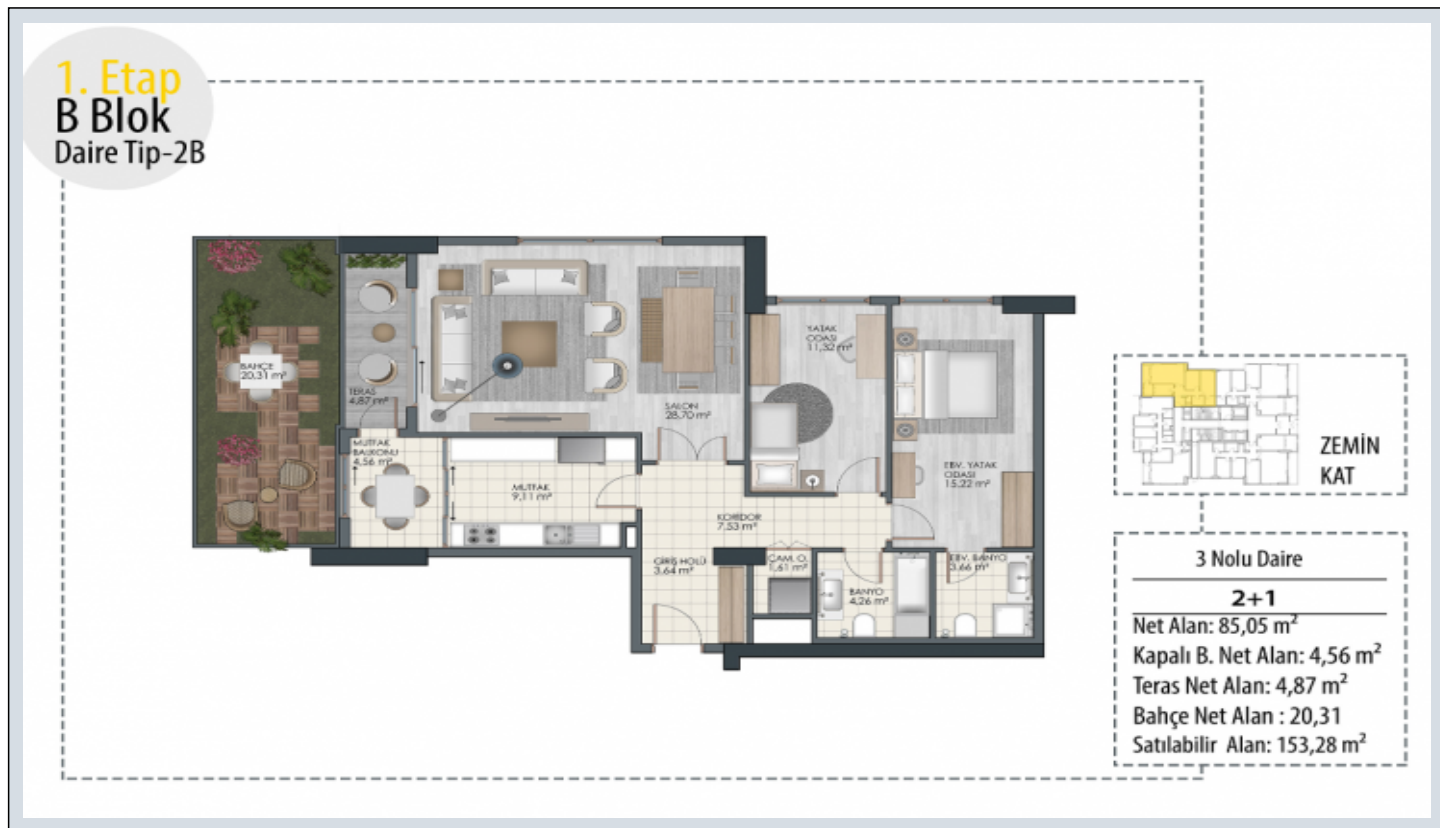

BEYAZ PARK TOPKAPI - 2+1 APARTMENT / RESIDANCE Istanbul / Fatih

For Sale - Apartment 561,314 \$ | 125 m2 Istanbul / Fatih

Rooms : 2
Saloons : 1
Baths : 2
Type of Property : Apartment Flat
Property Condition : Brand New
Usage Status : Empty
Heating : Central Heating
Heating Type : Natural Gas
Property Direction : South
East
West
North