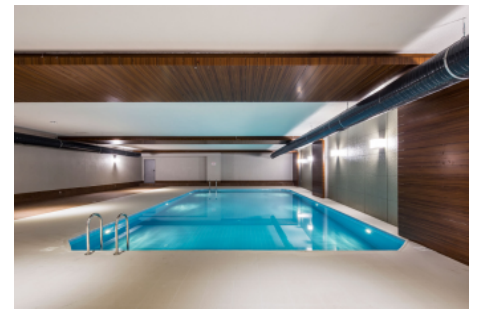

Номер объявления: f-494589-907