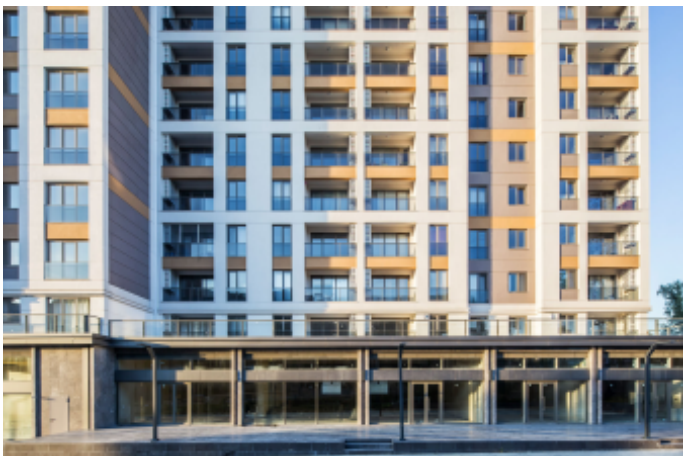

Номер объявления: f-494589-907