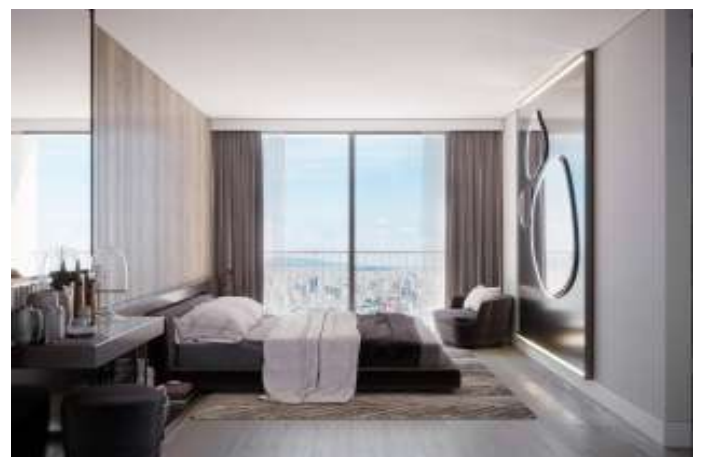

Номер обявления:f-494589-900