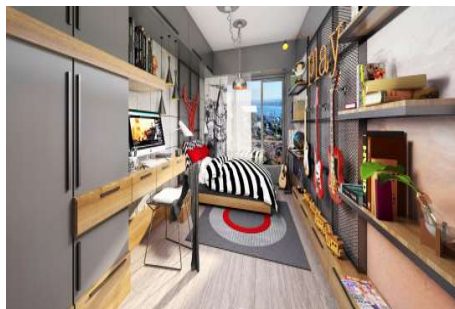

Номер объявления:f-494589-884