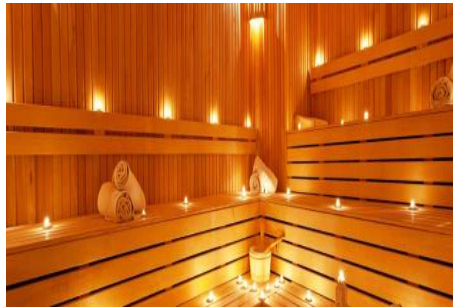

Номер объявления:f-494589-882