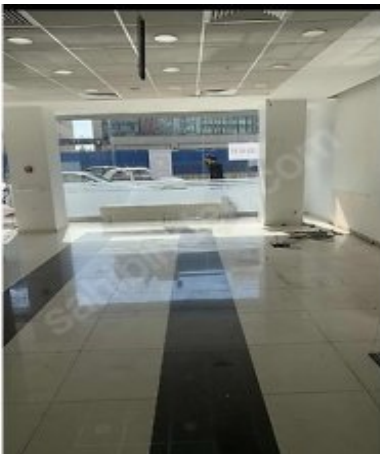

#938244809