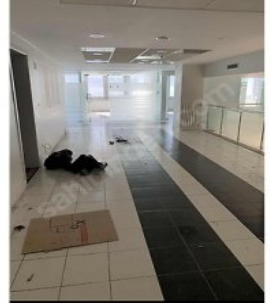

ORYA PARK

#030244809